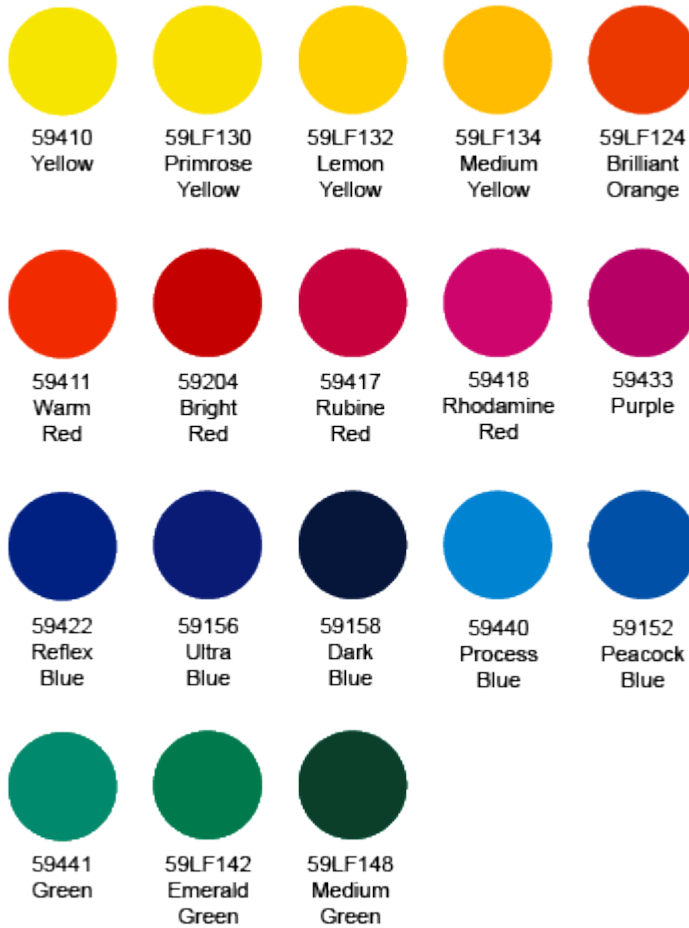

59000 Series Enamel Plus Gloss Screen Ink Color Chart

Metal Decorating Inks

Color charts represented on Nazdar.com are provided to give printers a general idea of the colors available in Nazdar ink lines. Due to the wide variations and inconsistencies in computer monitors and digital color palettes, the colors seen here are only approximations of actual ink colors. To receive accurate color charts, please contact your [local Nazdar ink distributor](#), or contact Nazdar Customer Service at custserv@nazdar.com.